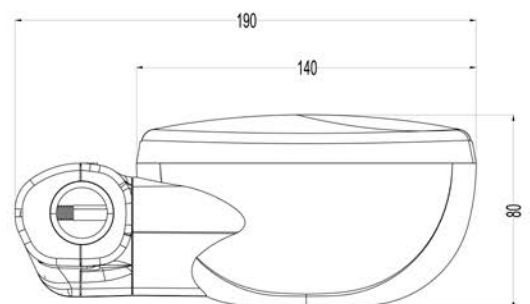

EL DIRECTION - STOP LAMP NASO FOR PIPE

Features

- 1 Functions: Turn Indicator for the front lamp
- 2 Functions: Position Brake for the rear lamp
- Specially designed for US Market
- % 100 tested before delivery
- Decorative back cover

PARTS	PARTS NAME	PARTS NO
	EL POSITION & DIRECTION LAMP NASO FOR PIPE	0001.3207.XXX
	EL POSITION & DIRECTION LAMP NASO FOR PIPE SS	0001.3207.XXX
	EL STOP LAMP NASO PIPE	0001.3407.XXX
	EL STOP LAMP NASO PIPE SS	0001.3407.XXX