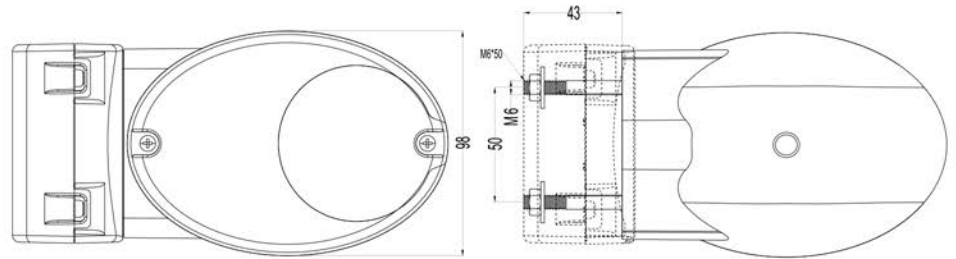

EL DIRECTION - STOP LAMP NASO FOR PIPE

Features

- 1 Functions: Turn Indicator for the front lamp
- 2 Functions: Position Brake for the rear lamp
- Specially designed for US Market
- % 100 tested before delivery
- Decorative back cover

PARTS	PARTS NAME	PARTS NO
	EL POSITION & DIRECTION LAMP NASO FOR PIPE	0001.3207.XXX
	EL POSITION & DIRECTION LAMP NASO FOR PIPE SS	0001.3207.XXX
	EL STOP LAMP NASO PIPE	0001.3407.XXX
	EL STOP LAMP NASO PIPE SS	0001.3407.XXX