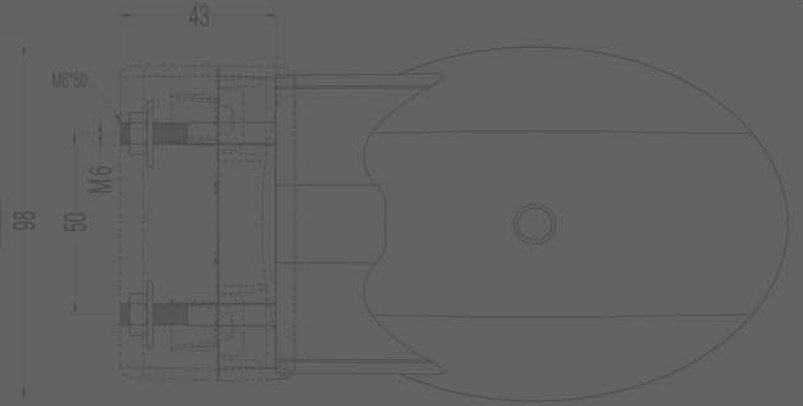

EL DIRECTION - STOP LAMP NASO FOR PIPE

Features

- 1 Functions: Turn Indicator for the front lamp
- 2 Functions: Position Brake for the rear lamp
- Specially designed for US Market
- % 100 tested before delivery
- Decorative back cover

PARTS	PARTS NAME	PARTS NO
	EL POSITION & DIRECTION LAMP NASO FOR PIPE	0001.3207.XXX
	EL POSITION & DIRECTION LAMP NASO FOR PIPE SS	0001.3207.XXX
	EL STOP LAMP NASO PIPE	0001.3407.XXX
	EL STOP LAMP NASO PIPE SS	0001.3407.XXX