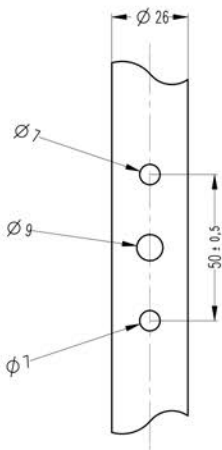

EL DIRECTION - STOP LAMP NASO FOR PIPE

Features

- 1 Functions: Turn Indicator for the front lamp
- 2 Functions: Position Brake for the rear lamp
- Specially designed for US Market
- % 100 tested before delivery
- Decorative back cover

PARTS	PARTS NAME	PARTS NO
	EL POSITION & DIRECTION LAMP NASO FOR PIPE	0001.3207.XXX
	EL POSITION & DIRECTION LAMP NASO FOR PIPE SS	0001.3207.XXX
	EL STOP LAMP NASO PIPE	0001.3407.XXX
	EL STOP LAMP NASO PIPE SS	0001.3407.XXX

BULB	
12 V 21 W	0001.2027.000
12 V 21/5 W	0001.2029.000

LENS	
SIGNAL UNBREAKABLE	0001.0126.000
STOP UNBREAKABLE	0001.0128.000